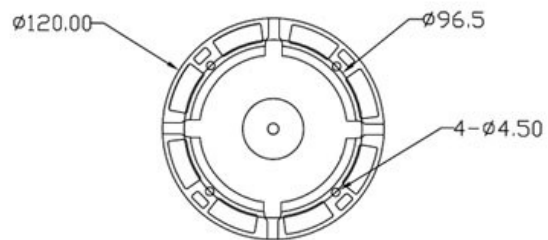

## CP- GC-HD20L3

2 MP HDX IR Dome Camera - 30 Mtr.

### Main Features

- 1/2.7" 2 MP HQIS Pro Image Sensor
- 25/30fps@1080P
- Day/Night(ICR), AWB, AGC, BLC
- 6mm Lens
- IR Range of 30 Mtr.

# CP- GC-HD20L3

2 MP HDX IR Dome Camera - 30 Mtr.

HDX

## Specification

1/2.7" 2 MP HQIS Pro Image Sensor  
Color (0.1Lux), White and Black (0Lux IR LED On)  
1/50(1/60)-1/100000s  
Auto  
Auto  
6mm  
52dB (AGC OFF/BW OFF)  
1080P@25 fps  
1.0Vp-p75Ω  
Supports  
IR Range of 30 Mtr.  
30  
-10°C~+50°C  
DC12V  
0.4W(2.5W after IR LED Powered on)  
120mm x 120mm x 86mm  
0.3 kg.