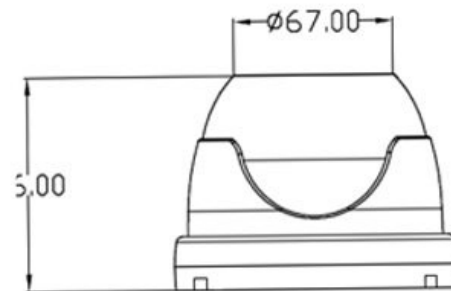

CP- GC-HD20L3

2 MP HDX IR Dome Camera - 30 Mtr.

HDX